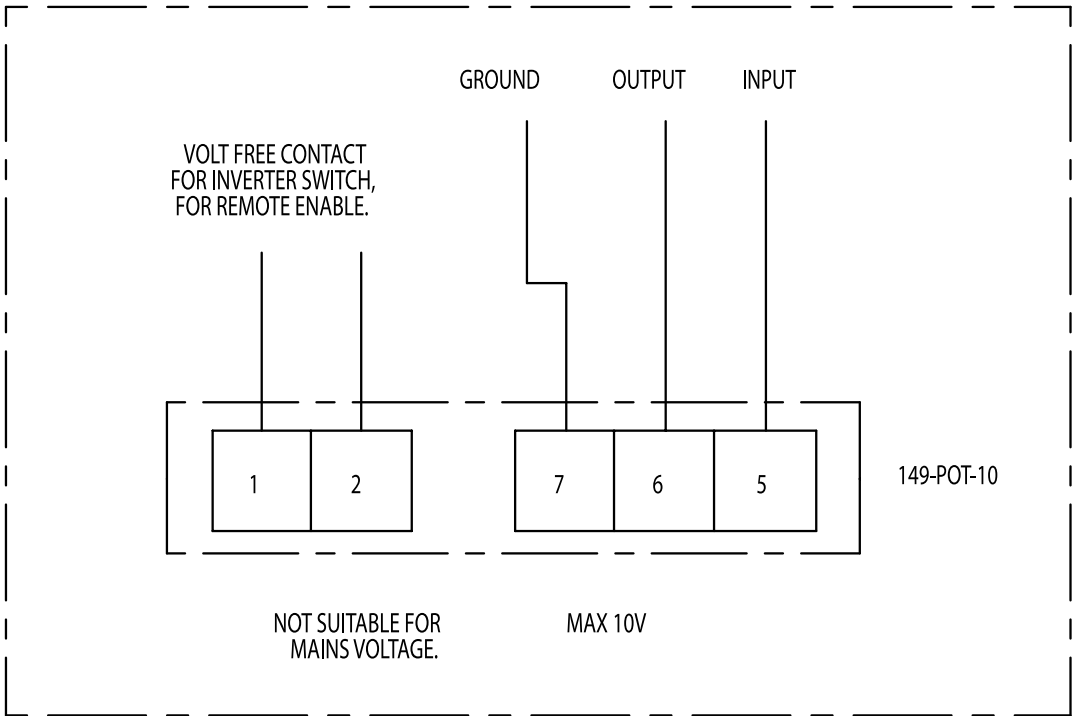

EC ELECTRONIC CONTROLLER

EC ELECTRONIC CONTROLLER

Overview

- EC Type fans
- Variable Speed Drives (Inverters)

Product
Code

149-POT-10

EC ELECTRONIC CONTROLLER

Wiring Diagram