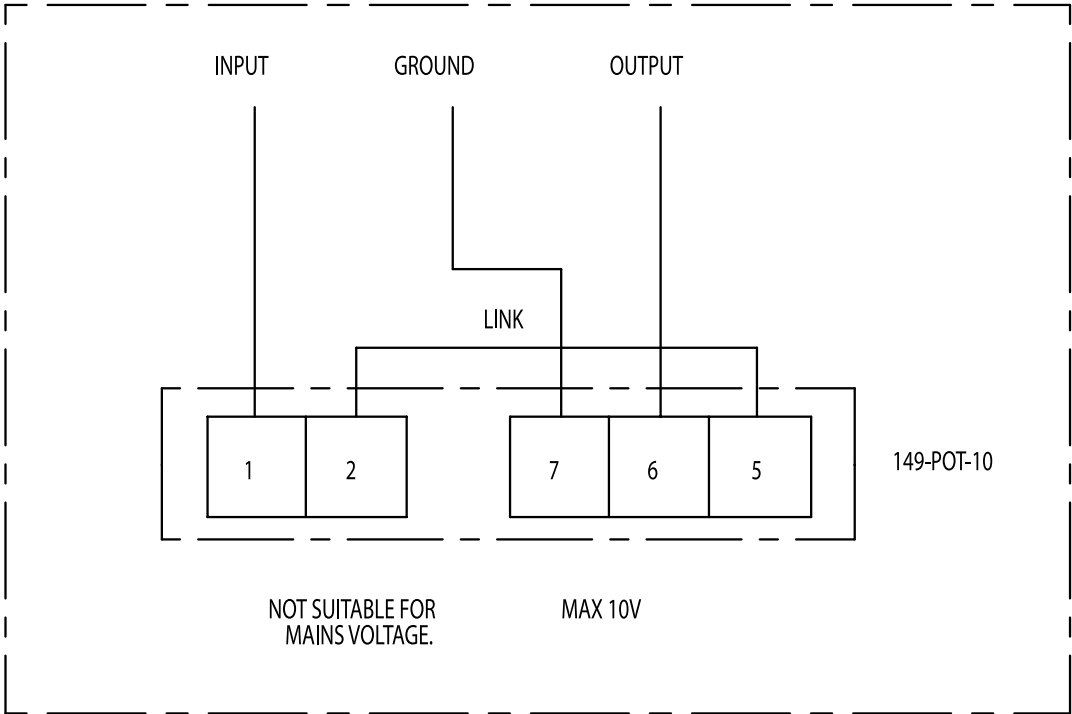

EC ELECTRONIC CONTROLLER

EC ELECTRONIC CONTROLLER

Overview

- EC Type fans
- Variable Speed Drives (Inverters)

Product
Code

149-POT-10

EC ELECTRONIC CONTROLLER

Wiring Diagram